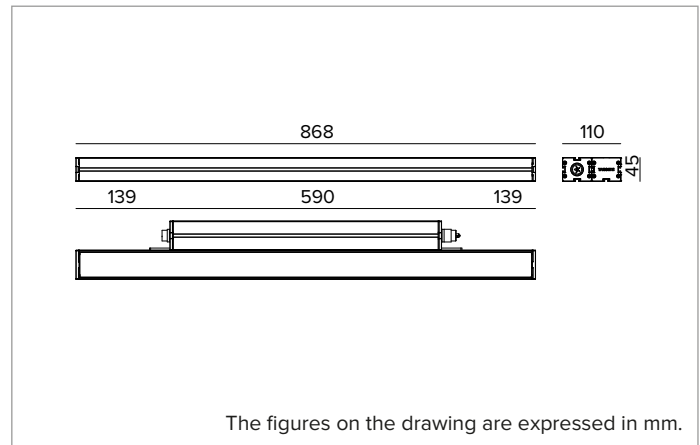

E0553WWH830ELBC | JEDI NOVA 55 Projector Side Box

Adjustable linear LED projector

	3000K	H(m)	D1(m)	D2(m)	E _{max} (lx)		
	Ra80	29°	75°				
Fixture Power	34W	1	0.53	1.55	3445		
Source Flux	5442lm	2	1.05	3.09	861		
Fixture Flux	3184lm	3	1.58	4.64	383		
Efficacy	93lm/W	4	2.11	6.19	215		
TS2141	I _{max} =654cd/klm	I _{max}	3560cd	5	2.63	7.73	138

Colour and finish: Burnished copper

Dimensions: L=868mm

Weight: 4.4Kg

Version: Comfort

Degree of protection: IP66,IP67,IP68,IP69

Mechanical Resistance: IK07

ELECTRICAL CHARACTERISTICS

Integrated driver available in the ON-OFF version (positioned laterally to the optical body). Supplied with through-wiring with longitudinal sealing IN/OUT panel connectors (the sealing limits the risk of humidity raising towards the driver/optical body). Luminaire compliant with EN 60598-2-22 for power supply from a centralised emergency system CPSS (Central Power Supply System), not incorporated in the luminaire - high risk areas excluded. The default power and flux are 100% in AC and 100% in DC.

Cable diameter range from 7 to 12mm.

Code
A118

A118

Male/female IP66/IP68 connector kit.

5 poles (STANDARD 3G2,5mm² MAX, DALI 5G1,5mm² MAX).

Cable diameter range from 7 to 12mm.

Due to the technological evolution of the electronic components, the data provided may be updated, and as such, confirmation must be requested during the order process.